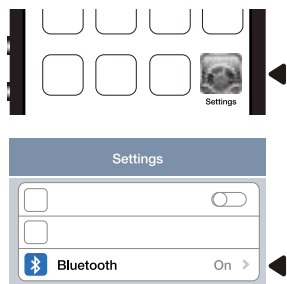

Bluetooth Setup IOS Apple Device

3 Settings