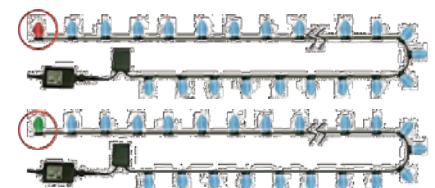

2. Outdoor Tree - Blue light on speaker box indicates connection status.

a. Blinking Blue - Searching for available connection to a device.

b. Steady Blue - Connected to a device.

3. String/Pathway - The last LED in the string indicates the connection status.

a. Red Color - Refer to Indoor Tree above.

b. Green Color - Refer to Indoor Tree above.

Bluetooth Setup Android Device

3 Settings

4 Bluetooth

Select your iTWinkle Item :

00612 Metal Tree
00651 36L RGB
00652 25L RGB
00681 75L RGB
00682 50L Tree
00684 50L Tree