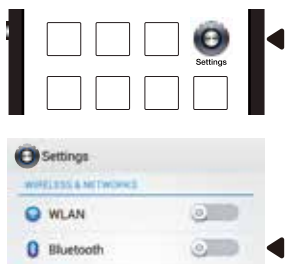

a. Red color - Not connected to a device (Standby). Remains red for 3mins then changes to displayed color or pattern.

b. Green color - Connected to a device. Remains green until color or pattern changes

2. Outdoor Tree - Blue light on speaker box indicates connection status.

a. Blinking Blue - Searching for available connection to a device.

b. Steady Blue - Connected to a device.

3. String/Pathway - The last LED in the string indicates the connection status.

a. Red Color - Refer to Indoor Tree above.

b. Green Color - Refer to Indoor Tree above.

Bluetooth Setup Android Device

3 Settings

4 Bluetooth

Select your iTWinkle Item :

00612 Metal Tree
00651 36L RGB
00652 25L RGB
00681 75L RGB
00682 50L Tree
00684 50L Tree

Icon	Feature	Displays	Description	LED	Mini
	myColor		Touch the circle to change colors. Slide to adjust brightness.	✓	
	Music		Touch iTWinkle Music for pre-loaded songs and light shows.* Touch My Music to select and play downloaded songs.**	✓	✓
	Voice		Speak...the LED lights flash to your voice Or hear your message replayed in a child-like voice.	✓	✓
	Pattern		Scroll icons to select 1 of 8 programmed light shows. Note: This pattern is used for the mycolor feature.	✓	✓
	Tap me		Tap to change color lights. Hold the device securely; Shake wrist to change colors.	✓	✓
	Dimmer		Slide finger right or left to adjust bulb brightness.		✓