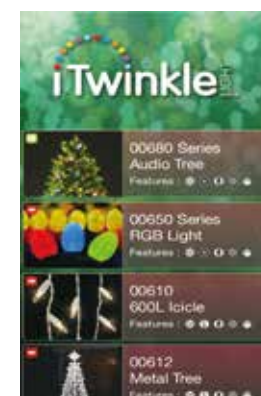

a. Red Color - Refer to Indoor Tree above.

b. Green Color - Refer to Indoor Tree above.

Bluetooth Setup Android Device

3 Settings

4 Bluetooth

Select your iTWinkle Item :

00612 Metal Tree
00651 36L RGB
00652 25L RGB
00681 75L RGB
00682 50L Tree
00684 50L Tree

Bluetooth Setup IOS Apple Device

3 Settings

4 Bluetooth

Select your iTWinkle Item :

00612 Metal Tree
00651 36L RGB
00652 25L RGB
00681 75L RGB
00682 50L Tree
00684 50L Tree

4

Apple Device

5 Touch Allow for Main Menu.

6 Scroll, select item and ENJOY!

5

Android Device

5 Return to the Home screen. Touch the iTWinkle Light icon to launch the application.

6 Scroll, select item and ENJOY!

iTwinkle LIGHT Features

Note : Touch the house icon in the upper right corner to return to the iTWinkleLight Main Menu

Icon	Feature	Displays	Description	LED	Mini
	myColor		Touch the circle to change colors. Slide to adjust brightness.	✓	
	Music		Touch iTWinkle Music for pre-loaded songs and light shows.* Touch My Music to select and play downloaded songs.**	✓	✓
	Voice		Speak...the LED lights flash to your voice Or hear your message replayed in a child-like voice.	✓	✓
	Pattern		Scroll icons to select 1 of 8 programmed light shows. Note: This pattern is used for the mycolor feature.	✓	✓
	Tap me		Tap to change color lights. Hold the device securely; Shake wrist to change colors.	✓	✓
	Dimmer		Slide finger right or left to adjust bulb brightness.		✓