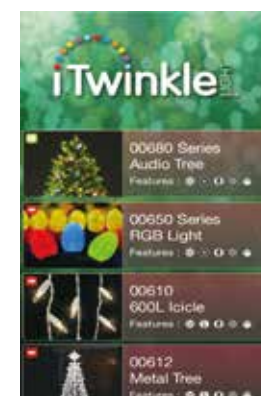

a. Red Color - Refer to Indoor Tree above.

b. Green Color - Refer to Indoor Tree above.

Bluetooth Setup Android Device

3 Settings

4 Bluetooth

Select your iTWinkle Item :

00612 Metal Tree
00651 36L RGB
00652 25L RGB
00681 75L RGB
00682 50L Tree
00684 50L Tree

Bluetooth Setup IOS Apple Device

3 Settings

4 Bluetooth

Select your iTWinkle Item :

00612 Metal Tree
00651 36L RGB
00652 25L RGB
00681 75L RGB
00682 50L Tree
00684 50L Tree

Apple Device

5 Touch Allow for Main Menu.

6 Scroll, select item and ENJOY!

Android Device

5 Return to the Home screen. Touch the iTWinkle Light icon to launch the application.

6 Scroll, select item and ENJOY!

4

5

iTwinkle LIGHT Features

Note : Touch the house icon in the upper right corner to return to the iTWinkleLight Main Menu

Icon	Feature	Displays	Description	LED	Mini
	myColor		Touch the circle to change colors. Slide to adjust brightness.	✓	
	Music		Touch iTWinkle Music for pre-loaded songs and light shows.* Touch My Music to select and play downloaded songs.**	✓	✓
	Voice		Speak...the LED lights flash to your voice Or hear your message replayed in a child-like voice.	✓	✓
	Pattern		Scroll icons to select 1 of 8 programmed light shows. Note: This pattern is used for the mycolor feature.	✓	✓
	Tap me		Tap to change color lights. Hold the device securely; Shake wrist to change colors.	✓	✓
	Dimmer		Slide finger right or left to adjust bulb brightness.		✓