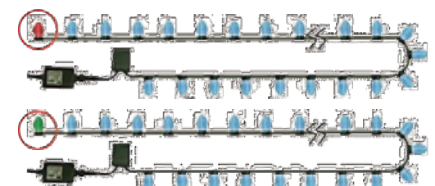

2. Outdoor Tree - Blue light on speaker box indicates connection status.

a. Blinking Blue - Searching for available connection to a device.

b. Steady Blue - Connected to a device.

3. String/Pathway - The last LED in the string indicates the connection status.

a. Red Color - Refer to Indoor Tree above.

b. Green Color - Refer to Indoor Tree above.