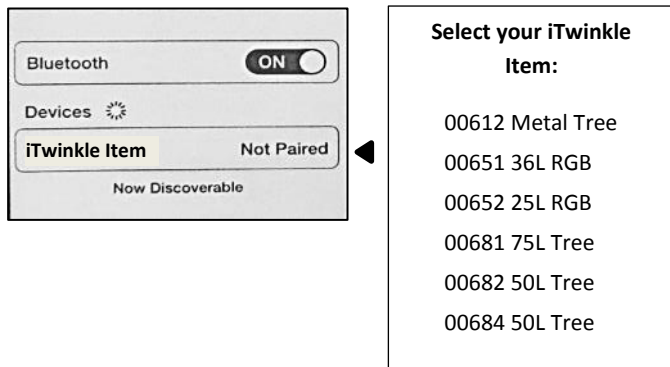

4 Bluetooth

4