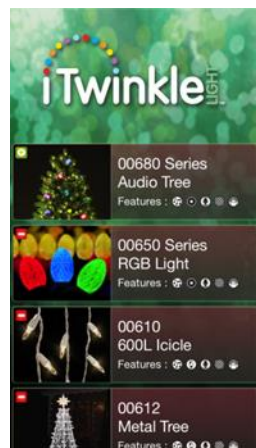

6 Scroll, select item and ENJOY!

6

iTwinkle LIGHT Features

Note: Touch the house icon in the upper right corner to return to the iTwinkleLight Main Menu

Icon	Feature	Displays	Description	LED	Mini
	myColor		Touch the circle to change colors. Slide to adjust brightness.	✓	
	Music		Touch iTwinkle Music for 8 songs and light shows.* Touch My Music to select and play downloaded songs.**	✓	✓
	Voice		Speak... the LED lights flash to your voice Or hear your message replayed in a child-like voice.	✓	✓
	Pattern		Scroll icons to select 1 of 8 programmed light shows. Note: This pattern is used for the myColor feature.	✓	✓
	Tap me		Tap to change color of lights. Hold the device securely; Shake wrist changes colors.	✓	✓
	Dimmer		Slide finger right or left to adjust bulb brightness.		✓

7

* Music comes from Speaker only. ** Music comes from device only.